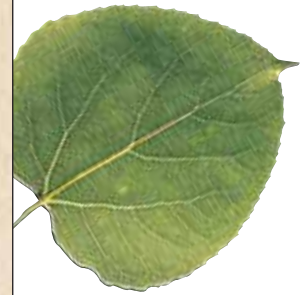

Populus tremuloides

Aspen

FAS - Select

#1 Common

#2 Common

Aspen

Populus tremuloides

Colour	Sapwood is creamy white. Heartwood is greyish white to brown. Transition from sapwood to heartwood is usually not distinct.
Texture	Close textured, diffuse porous.
Common applications	Mouldings, caskets, toys.

		Hard Maple	Soft Maple	Yellow Birch	White Birch	Red Oak	White Oak	White Ash	Beech	Bass-wood	Aspen	Cherry	Walnut
PHYSICAL PROPERTIES	Specific gravity	0.659	0.545	0.608	0.571	0.612	0.676	0.613	0.667	0.417	0.408	0.551	0.594
	Density (kg/m ³)	740	610	670	640	690	750	690	750	460	450	610	660
	Hardness	7290	4380	5930	4320	6170	7130	7050	6490	2140	2140	4630	5910
	Bending strength (MPa)	115	97.6	106	94.8	98.7	121	108	116	60.8	67.6	87.1	103
	Stiffness (MPa)	14100	11100	14100	12900	11900	15500	12800	14000	9450	11200	11900	13100
WORKING PROPERTIES	Machinability	★★★★	★★★	★★★★	★★★	★★★★	★★	★★★	★★	★★★	★★	★★★★	★★
	Stability	★★	★★	★★	★★	★★★	★★★★	★★★	★★	★★	★	★★	★★★★
	Gluing	★★	★★	★★	★★	★★	★★	★★	★★★★	★★★★	★★	★★★★	★★★★
	Sandability	★★★	★★	★★	★★	★★	★★	★	★★★★	★★	★	★★★★	★★★
	Nailability	★★	★	★★	★★	★★★★	★	★★	★	★	★	★	★
	Paintability	★★	★★	★★	★★	★★	★★	★★★★	★★	★★★★	★★	★★	★★
	Stainability	★★	★★★	★★★	★★★	★★	★★	★★	★★	★★	★★	★★★	★★